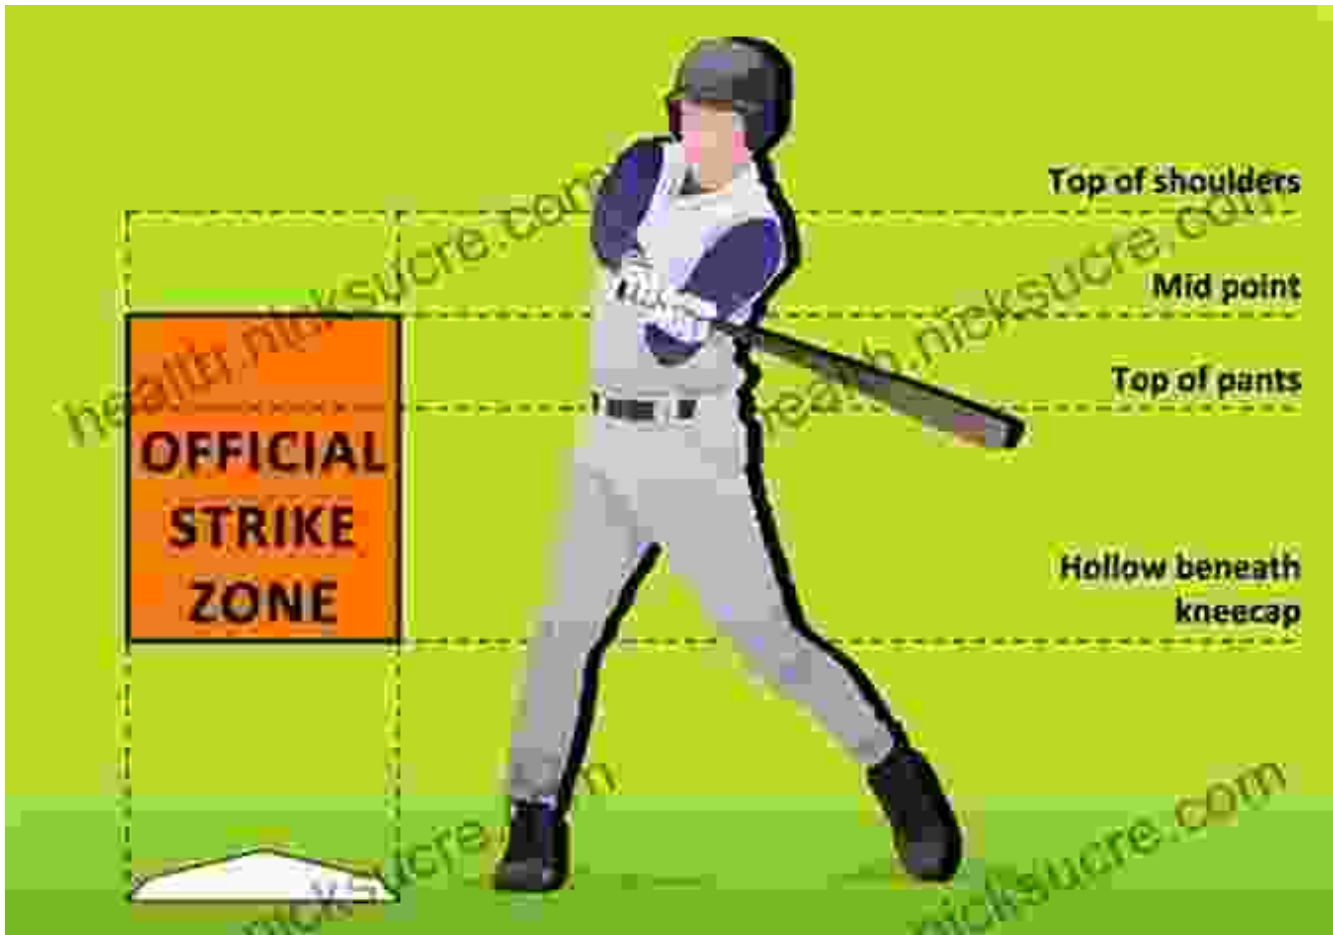

Hitting Strategies

4. Develop a Powerful Swing

A strong and efficient swing is the foundation for successful hitting. Focus on proper stance, bat speed, and contact point to generate maximum power and drive the ball consistently and far.