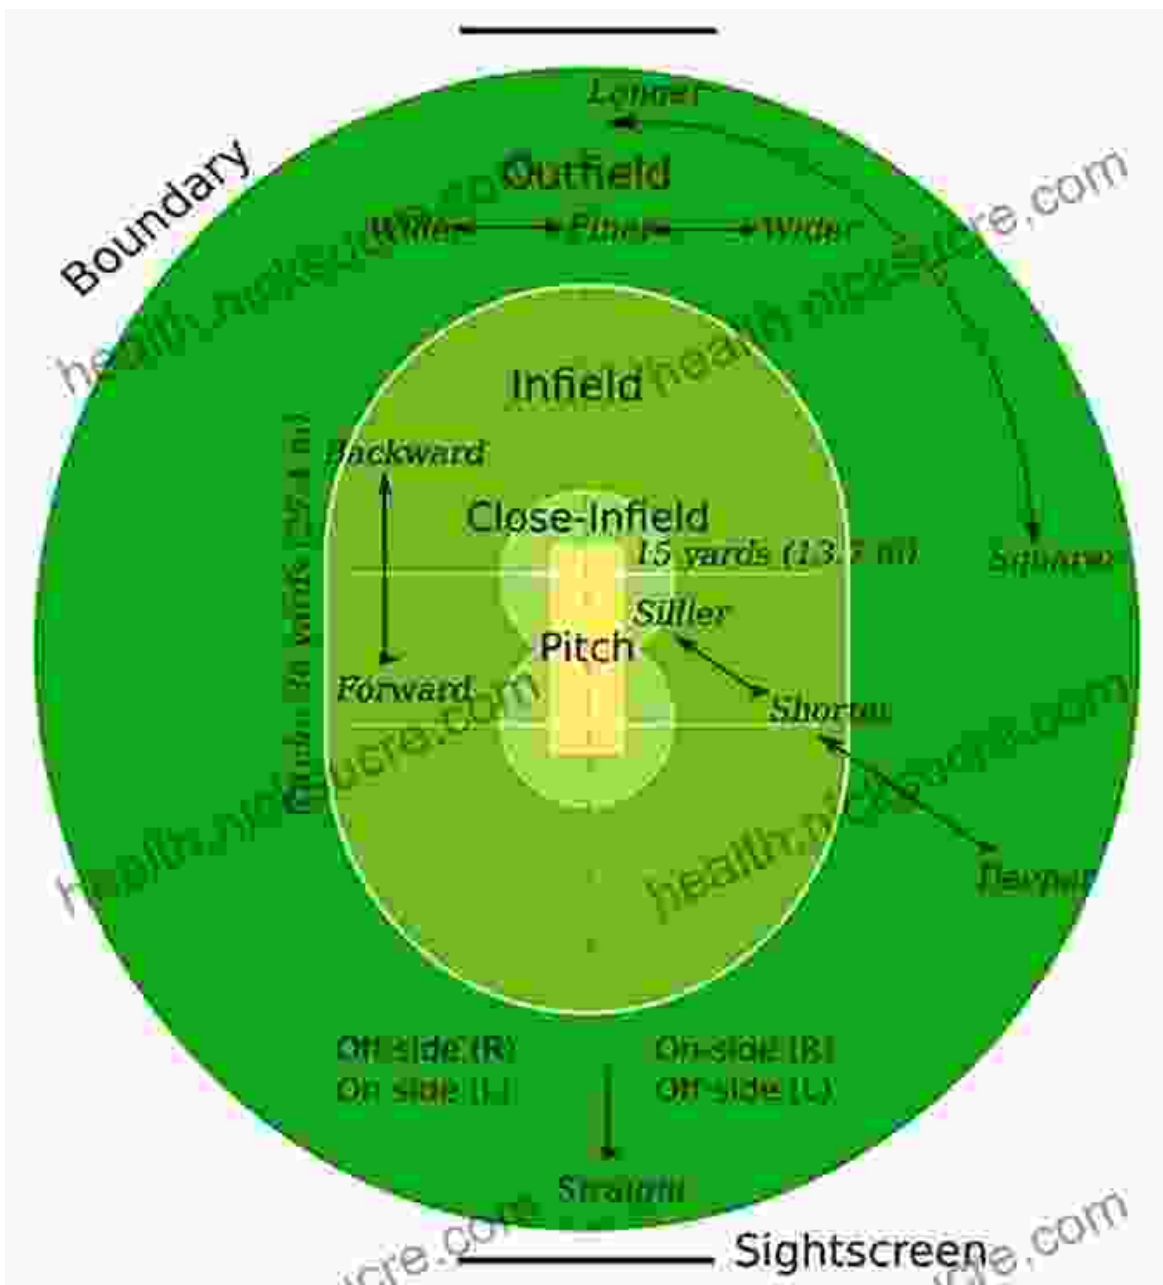

Advanced Strategies

13. Exploit the Stolen Base

Stealing bases can disrupt the opponent's pitcher and create scoring opportunities. Identify weak-armed catchers, study the pitcher's pickoff move, and develop a quick start to successfully steal bases.